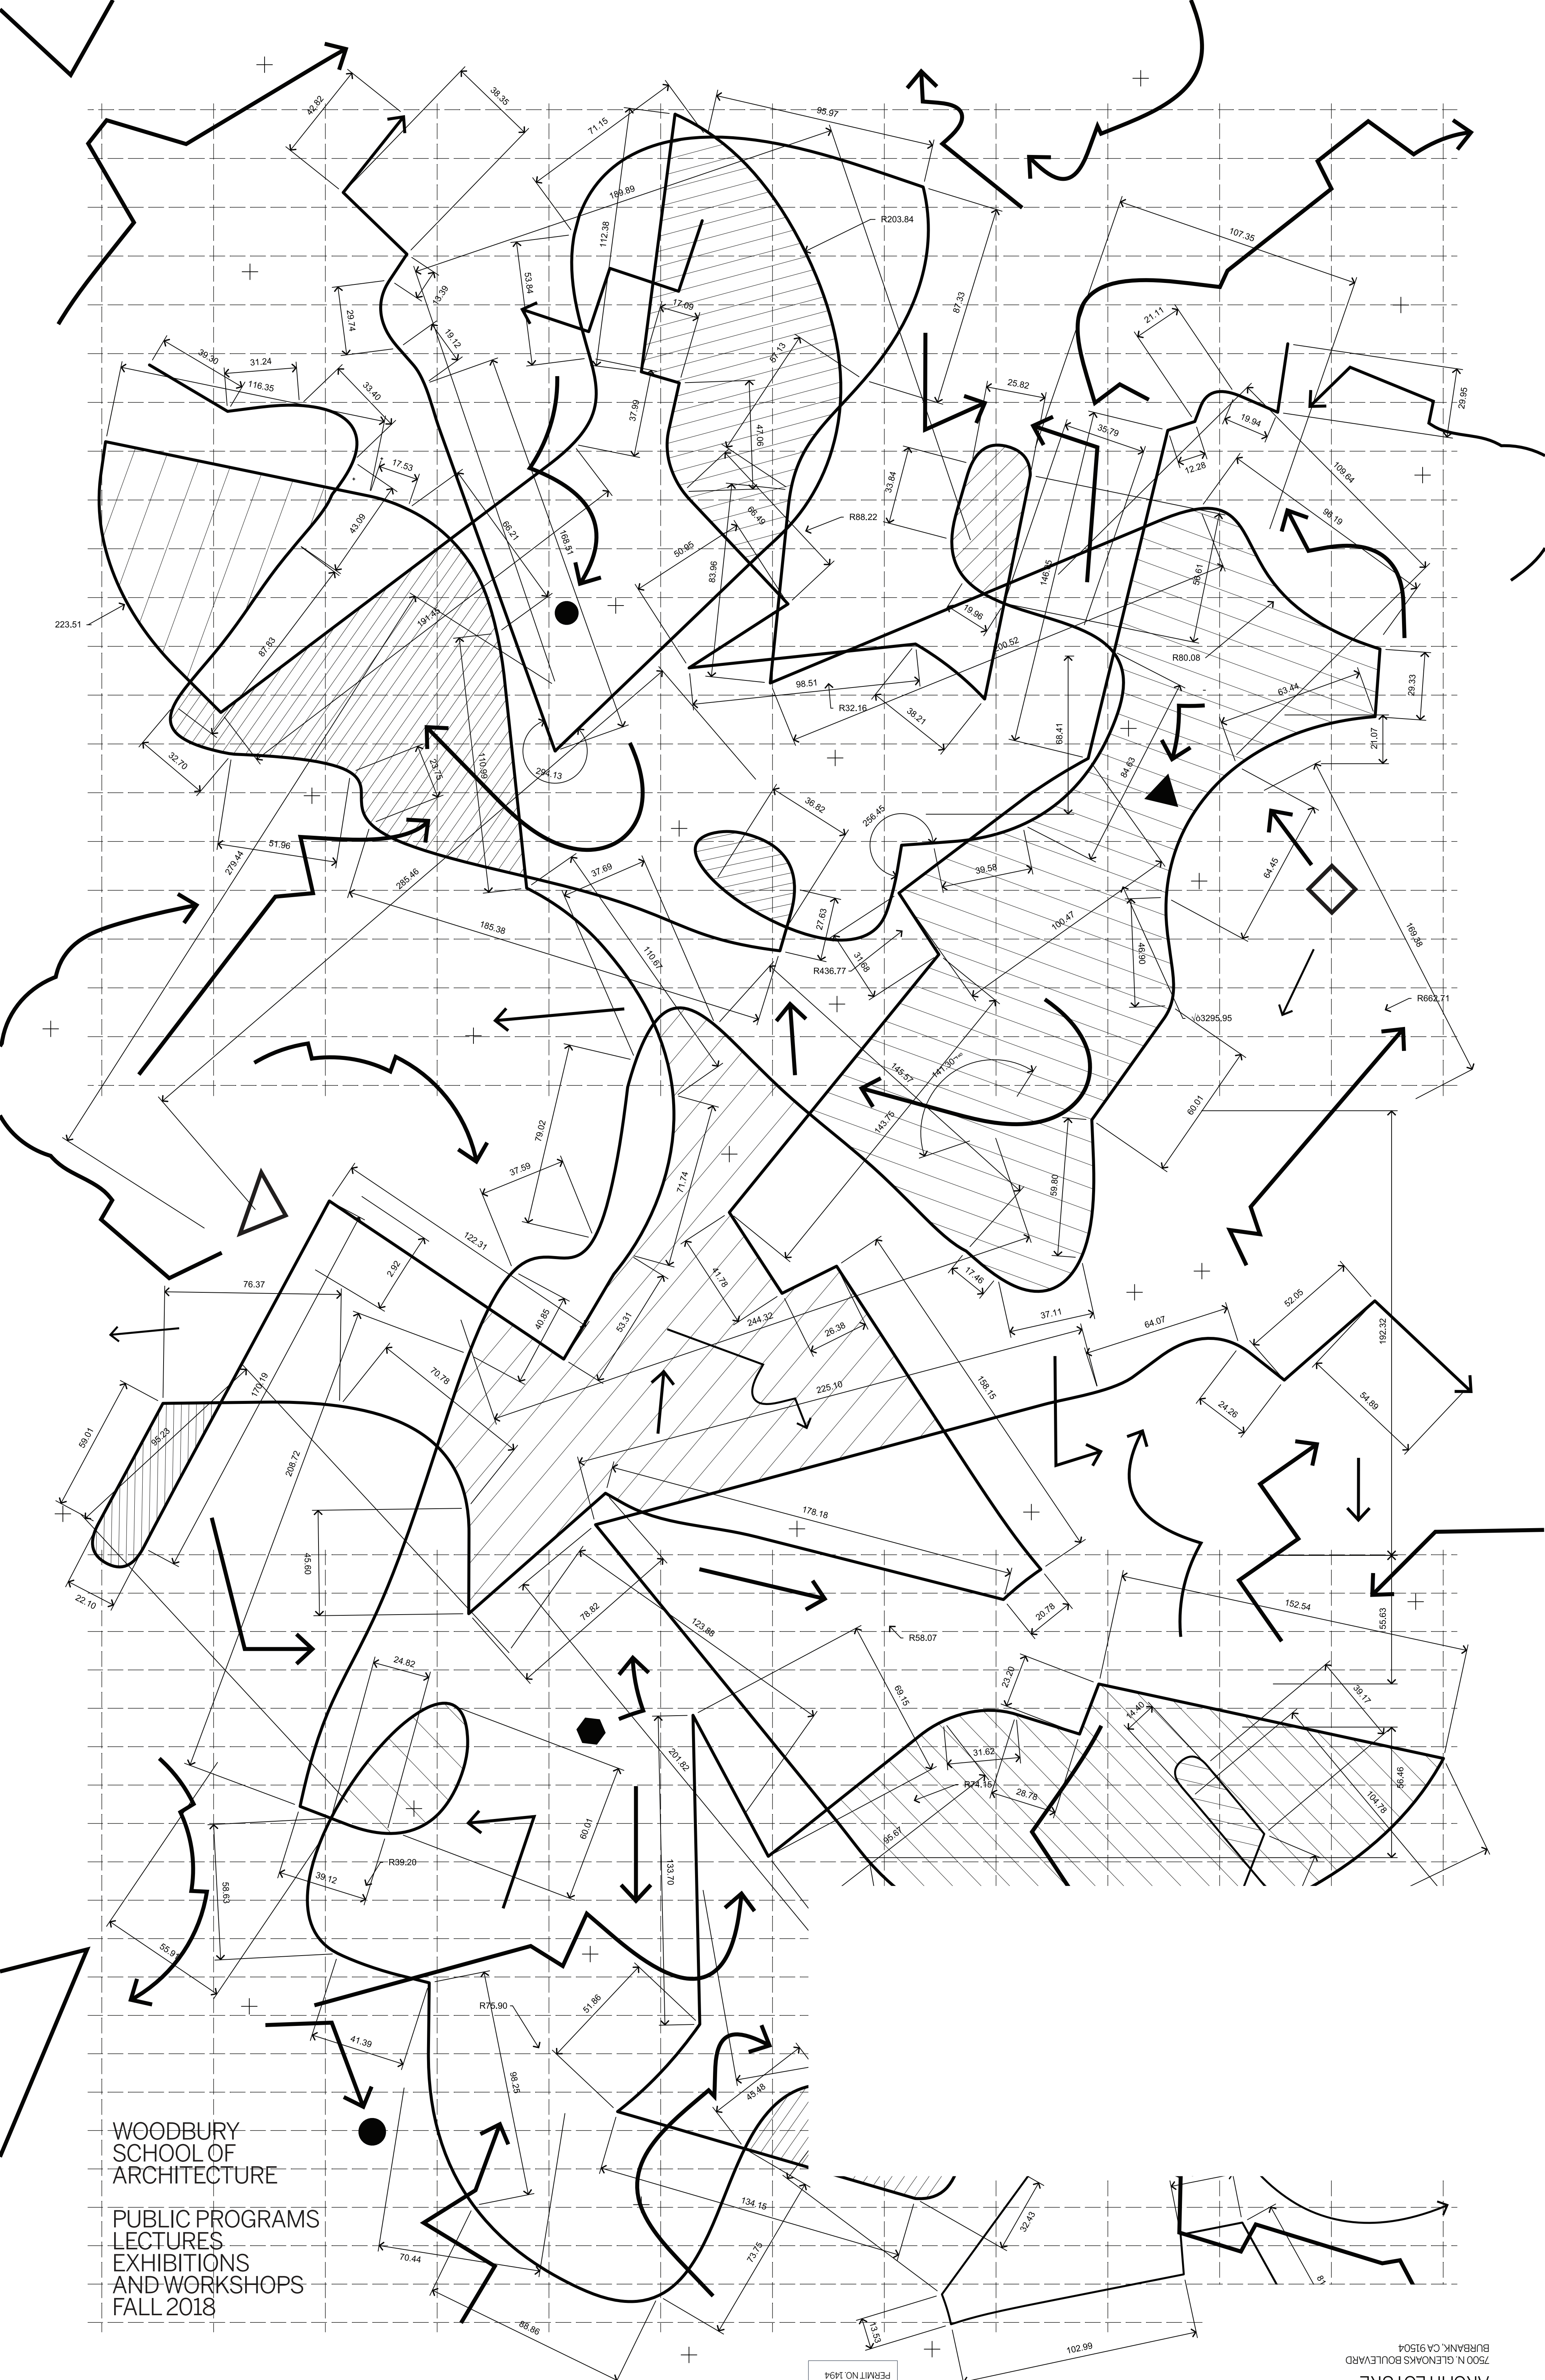

WOODBURY
SCHOOL OF
ARCHITECTURE

PUBLIC PROGRAMS
LECTURES
EXHIBITIONS
AND WORKSHOPS
FALL 2018

NON-PROFIT ORG.
U.S. POSTAGE PAID
VAN NUYS, CA
PERMIT NO. 1494

WOODBURY
SCHOOL OF
ARCHITECTURE
7500 N. GLENDALES BOULEVARD
BURBANK, CA 91504